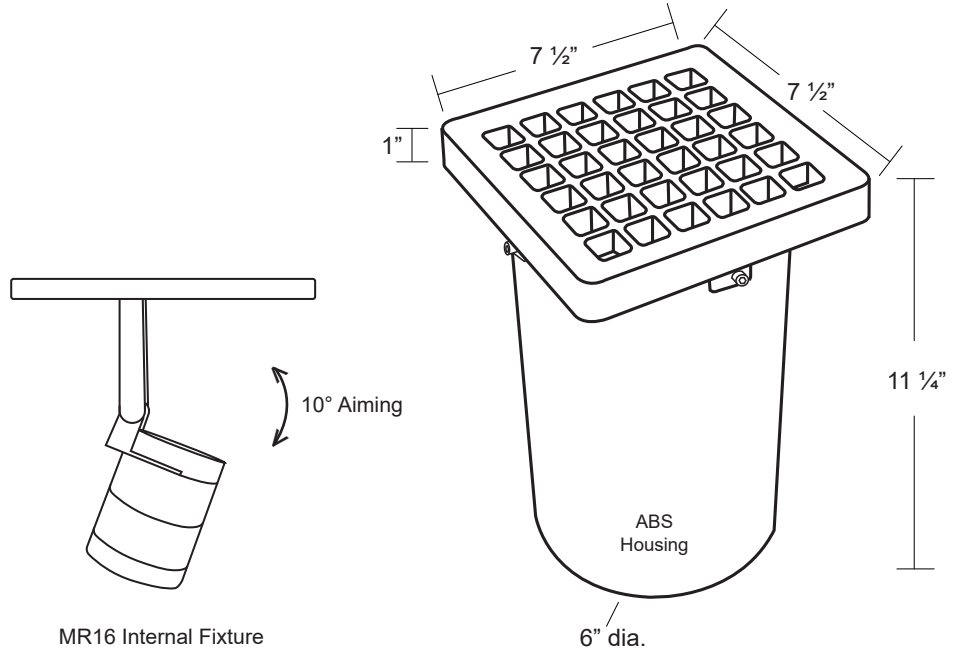

**IN-GROUND WELL LIGHT    12V MR16    35W    8W LED    MODEL IN-4**

Specification-grade well light, wet-location luminaire for uplighting applications.

- Cast bronze or aluminum frame and grate.
- Seven standard TGIC powder coat finishes and two bronze finishes.
- Remote transformer required.
- GY 6.35 bi pin porcelain socket.
- IP 68 rated.
- 10 degrees of aiming adjustment.
- Machined aluminum lamp holder.
- ABS housing: 6" dia. x 10 1/2" OAL.
- Tempered glass lens.
- Holds 3 lens accessories.
- Suitable for drive-over installations.
- 6 feet of 16/2 low voltage cable supplied.
- Listed for wet location use.
- Warranty: 25 Years.

**Specifications:**

|           |   |          |  |
|-----------|---|----------|--|
| MODEL:    | IN-4  | LAMPING: | MR16 Halogen (order separately)<br>35W Maximum (order separately)<br>8W LED (order separately) |
| MATERIAL: | Cast Aluminum<br>Cast Bronze  |          |  |
| VOLTAGE:  | 12V   |          |  |
| WATTAGE:  | 35 Watt   |          |  |
| SOCKET:   | GY-6.35 Bi-pin porcelain socket rated 600V,<br>250°C 18 ga, Teflon® coated leads. |          |  |

**Ordering Logic:**

| MODEL  | METAL                      | FIXTURE REGRESS                 | FINISH  |  |
|--------|----------------------------|---------------------------------|---|--|
| IN - 4 | A - Aluminum<br>B - Bronze | 1 - 1 3/4"<br>2 - 3" (standard) | BK - Black<br>BZ - Bronze<br>WT - White<br>BG - Beige<br>NT - Natural | BKT - Black Texture<br>BZT - Bronze Texture<br>SL - Silver<br>DB - Dark Bronze<br>AC - Aged Copper |