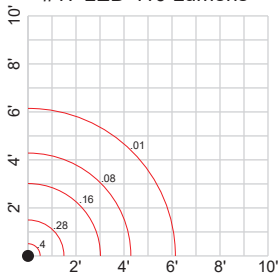

PL-5 Photometry

Horizontal Footcandles 12" Stem

#17 LED-110 Lumens