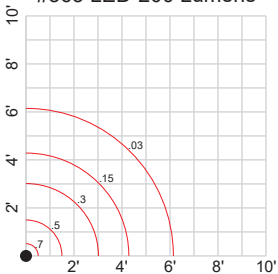

#363 LED-200 Lumens