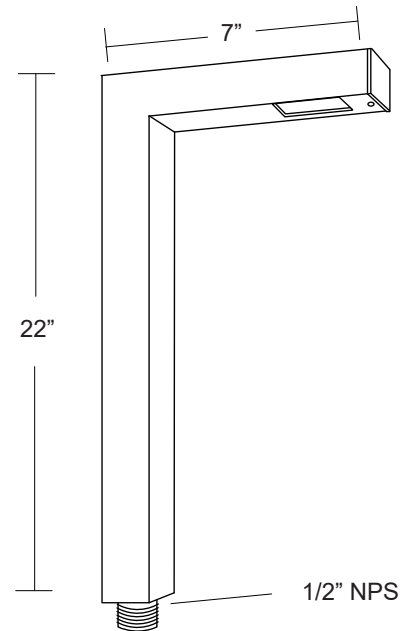

Specification-grade landscape lighting, wet-location luminaire for path or garden lighting applications.

- Extruded brass.
- Dark bronze finish.
- Remote transformer required.
- Stainless steel hardware.
- 6 feet of 18/2 low voltage cable supplied.
- 1/2" NPS mount threads (Mount not included.)
- Frosted acrylic lens.
- Listed for wet location use.
- Warranty: 5 Years.

Specifications

MODEL:	PL-11	LAMPING:	T4 Halogen (order separately) 4W LED (order separately)
MATERIAL:	Extruded brass		
VOLTAGE:	12V		
WATTAGE:	20W Halogen		
SOCKET:	GY 6.35 Bi-pin porcelain socket rated 600V, 250°C 18 ga, Teflon® coated leads.		