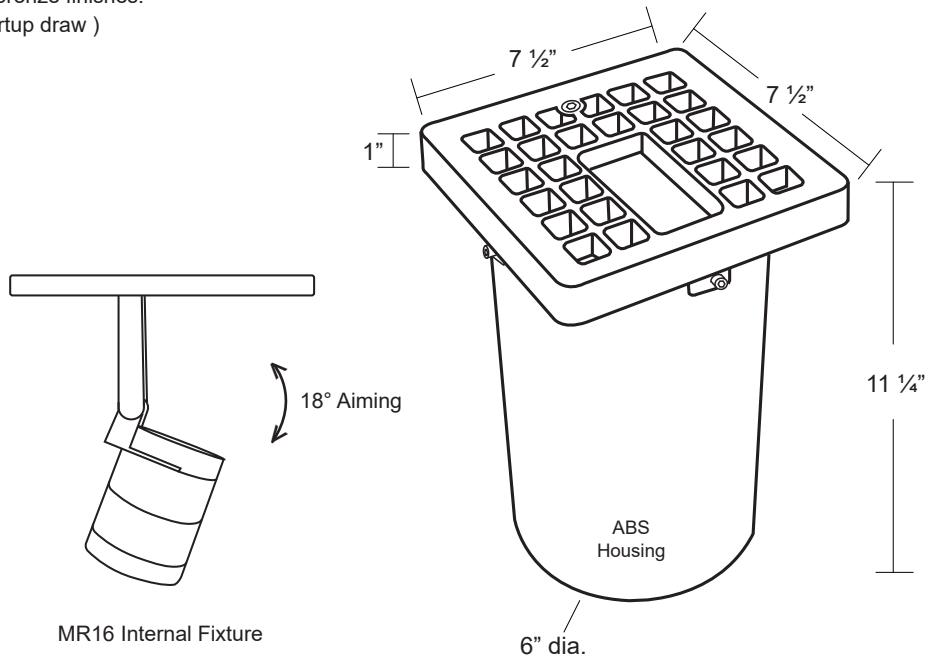

IN-GROUND WELL LIGHT 12VAC/DC 9W LED MODULE MODEL IN-5L

Specification-grade direct burial landscape lighting, wet-location luminaire for up lighting applications.

- Cast bronze frame and grate.
- Seven standard TGIC powder coat finishes and two bronze finishes.
- Adjustable LED Module: 2W, 4W, 6W, 9W. (12W startup draw)
- CRI = 85
- Available in 2700K, 3000K, 4000K.
- Remote magnetic transformer required.
- Not compatible with electronic transformers.
- Hot-aiming option available.
- IP 68 rated.
- 18 degrees of aiming adjustment.
- Machined aluminum lamp holder.
- ABS housing: 6" dia. x 10 1/2" OAL.
- Tempered glass lens.
- Holds 2 lens accessories.
- Suitable for drive-over installations.
- 6 feet of 16/2 low voltage cable supplied.
- Listed for wet location use.
- Warranty: 25 Years.

Specifications:

MODEL: IN - 5L
 MATERIAL: Cast Bronze
 VOLTAGE: 12VAC/DC
 WATTAGE: 2W, 4W, 6W, 9W
 SOCKET: GY 6.35 Bi-pin porcelain socket rated 600V
 250°C 18 ga, Teflon ® coated leads.

LAMPING: 9W LED Module (12W startup draw)