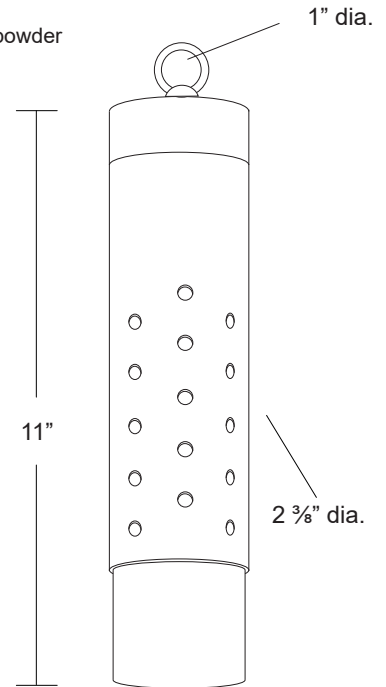

Specification-grade landscape lighting, wet-location luminaire for down lighting applications. Can be utilized for pergola or tree-mounted installations

- Machined 6061-T6 copper-free aluminum. Aluminum components are black anodized, then a polyester powder coat finish is applied.
- Seven standard TGIC powder coat finishes and clear anodized finish available.
- Remote transformer required.
- SS Cable and lead wire options.
- Stainless steel hardware.
- 1" brass loop for mounting. Hanging hook included.
- 12" 18 ga. shrink tube covered, black wire leads.
- Frosted acrylic liner.
- High-temperature silicone O-ring seal used to seal the cap against the body.
- Molded silicone wire pass-thru attached to socket wire prevents wicking and water leaking into the lamp compartment.
- Listed for wet location use.
- Warranty: 10 Years.

Specifications

| | | | |
|-----------|--|----------|--|
| MODEL: | RL-5 | LAMPING: | MR16 Halogen (order separately) 50W Maximum (order separately) 8W LED (order separately) |
| MATERIAL: | 6061-T6 Aluminum | | |
| VOLTAGE: | 12V | | |
| WATTAGE: | 50 Watt | | |
| SOCKET: | GY-6.35 Bi-pin porcelain socket rated 600V, 250°C 18 ga, Teflon® coated leads. | | |

Ordering Logic:

| MODEL | METAL | SS CABLE | 1/2 WIRE | FINISH | |
|--------|--------------|--|--|---|--|
| RL - 5 | A - Aluminum | 0 - None 5 - 5 ft 10 - 10 ft 15 - 15 ft 20 - 20 ft 25 - 25 ft 30 - 30 ft | 0 - None 5 - 5 ft 10 - 10 ft 15 - 15 ft 20 - 20 ft 25 - 25 ft 30 - 30 ft | BK - Black BZ - Bronze WT - White BG - Beige | BKT - Black Texture BZT - Bronze Texture SL - Silver AC - Aged Copper |