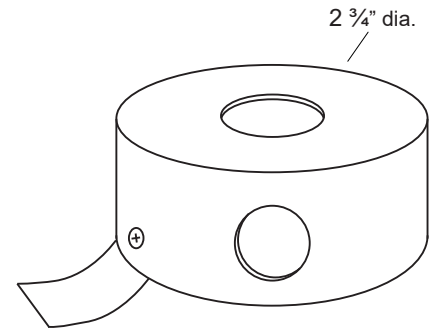

Light-duty tree mounting canopy with nylon strap and plastic buckle for low voltage luminaires. Can be utilized for tree or post mounting installations where small limbs or posts are utilized.

- Small tree strap mount and canopy.
- Aluminum canopy with plastic buckle.
- 7/8" slip mount hole.
- 5/8" wiring hole.
- Strap lengths of 48", 72" and 120".
- 1" wide nylon strap with side release plastic buckle.
- Seven standard TGIC powder coat finishes and clear anodized finish available for canopy.
- Warranty: 10 Years.

Specifications

MODEL: MT-15
 MATERIAL: 6061-T6 Aluminum
 MOUNTING: 7/8" slip fit
 WIRING HOLE: 5/8" diameter

Ordering Logic:

MODEL	METAL	CANOPIES	STRAP LENGTH	FINISH	
MT - 15	A - Aluminum	1 - One	48 - 48"	BK- Black	BKT - Black Texture
		2 - Two	72 - 72"	BZ - Bronze	BZT- Bronze Texture
		3 - Three	120 - 120"	WT - White	SL - Silver
				BG - Beige	AC - Aged Copper