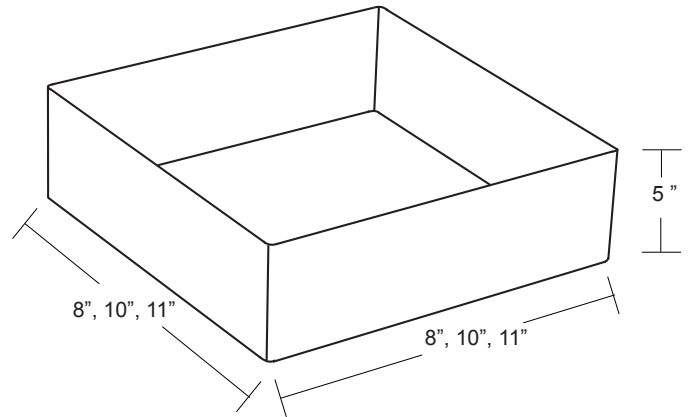

Stainless steel grass guard designed to keep grass clippings out of well lights.

- Stainless Steel
- Matte black polyester powder coat finish.
- Three sizes available: 8", 10" or 11" square.
- Warranty: 25 years.

Specifications

MODEL: AY-6

FINISHES: BK - Matte Black (standard)

Ordering Logic:

MODEL	STYLE	SHAPE	FINISH
AY - 6	6 - 6" Round	R - Round	BK - Matte Black (standard)
	9 - 9" Round	S - Square	
	8 - 8" Square		
	10 - 10" Square		
	11 - 11" Square		