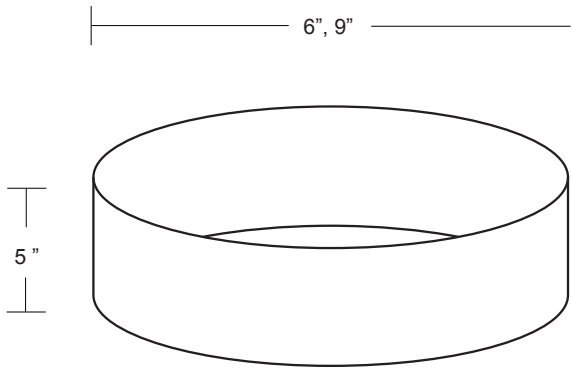

Stainless steel grass guard designed to keep grass clippings out of well lights.

- Stainless Steel
- Matte black polyester powder coat finish.
- Three sizes available: 8", 10" or 11" square.
- Warranty: 25 years.

Specifications

MODEL: AY-6

FINISHES: BK - Matte Black (standard)

Ordering Logic:

MODEL	STYLE	SHAPE	FINISH
AY - 6	6 - 6" Round	R - Round	BK - Matte Black (standard)
	9 - 9" Round	S - Square	
	8 - 8" Square		
	10 - 10" Square		
	11 - 11" Square		